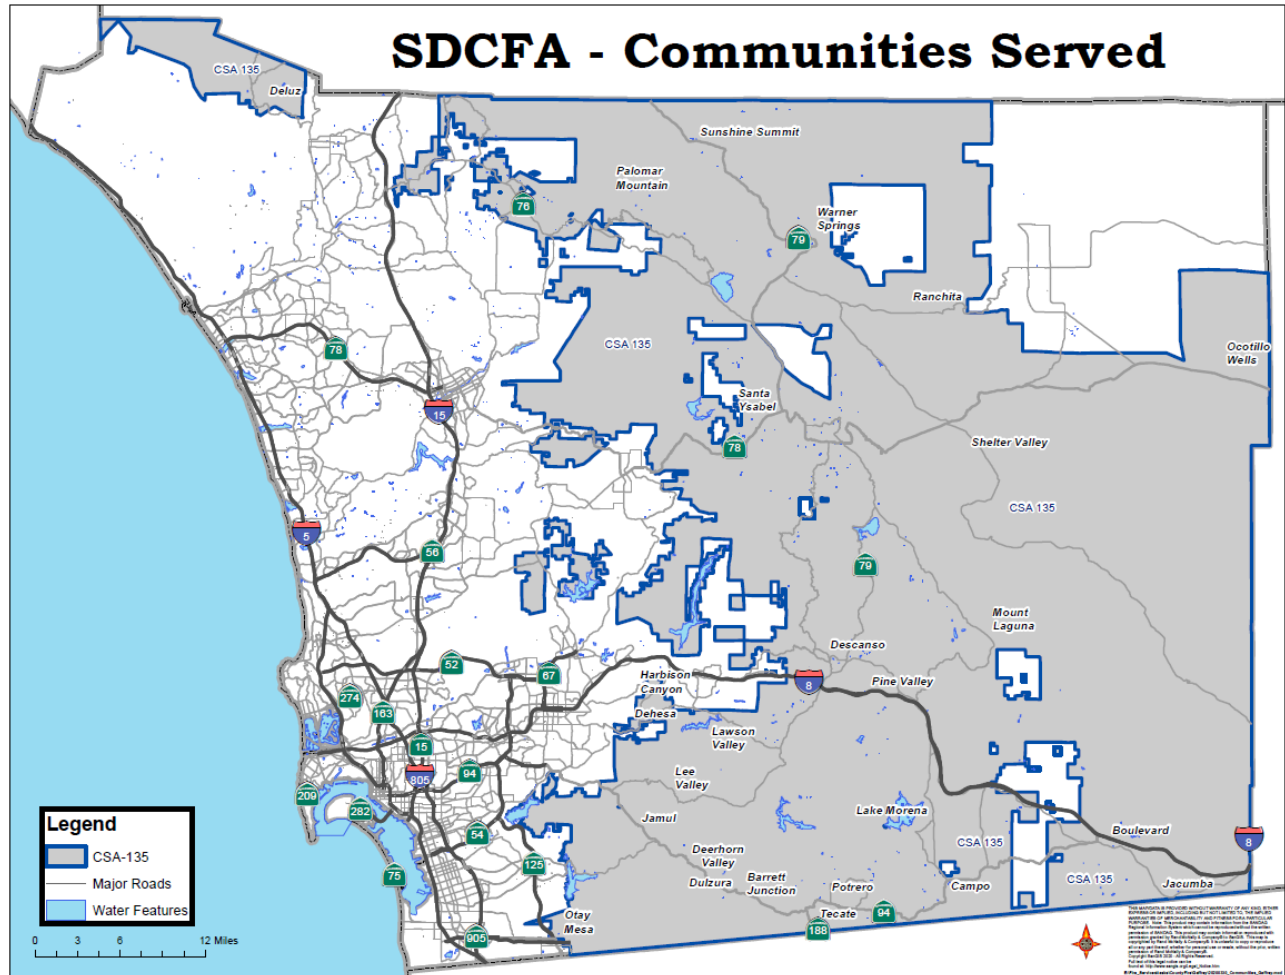

SAN DIEGO COUNTY FIRE AUTHORITY

COMMUNITIES LOCATED WITHIN THE BOUNDARIES OF SAN DIEGO COUNTY FIRE AUTHORITY

- | | |
|------------------|------------------|
| Barrett Junction | Lawson Valley |
| Boulevard | Lee Valley |
| Campo | Mount Laguna |
| De Luz | Ocotillo Wells |
| Deerhorn Valley | Palomar Mountain |
| Dehesa | Pauma Valley |
| Descanso | Pine Valley |
| Dulzura | Potrero |
| East Otay Mesa | Ranchita |
| Harbison Canyon | Santa Ysabel |
| Jacumba | Shelter Valley |
| Jamul | Sunshine Summit |
| Julian | Tecate |
| Lake Morena | Warner Springs |